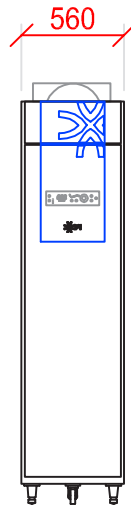

RETARDER PROOFER CABINETS

VIENNESE

AFV 46
1C1P

The AFV 46 1C1P Blue Moon are Retarder Proofer Cabinets for Viennese Pastry, of one compartment one door, designed to receive 400x600 mm trays or grids.

specifications	
Size of supports	400x600
Number of levels	24
Number of supports per level	1
Total number of supports	24
Spacing between levels	63 mm
Adjustable every	21 mm
Support entry direction	400
Level depth	600
Refrigerating unit	1/3 CV
Refrigerating capacity at -10°C	0,6 kW
Fluid	R448A
Packing (LxPxH mm)	740x1040x2310 Net weight: 170 kg
connections	
Electrical supply	220-240 / 1PH+N+T
Frequency	50/60Hz
Power	0,9 kW
Rated current	5 A

Possible spacing between the slide rails : 36x42mm - 24x63mm - 18x84mm.

Advantages

- + Operating range : temperature programmable from -15°C to +40°C.
- + Relative humidity from 30% to 95%.
- + Panels insulated with polyurethane foam 42kg/m³, high pressure, 60 mm thickness, food-grade PVC coating.
- + Door seals in black magnetized TPE.
- + Door dampers.
- + Door hinged on the right in standard (left on request).
- + Reversible door.
- + Batteries protected by a reinforced cataphoresis treatment.
- + H.T.A. Refrigerating unit (High Ambient Temperature, +43°C max.) in standard.
- + **Option** : glass door.

NON CONTRACTUAL DATA

Options & Accessories

- Finishing : interior Stainless Steel 304 / exterior steel PVC.
- Finishing : interior Stainless Steel 304 / exterior brushed Stainless Steel 430.
- Glass door option, with lighting.
- 12 additional stainless steel slide rails (LG 595 mm).
- Streamlined silencer unit for High Ambient Temperature HTA (to be remotely connected).
- Cabinet delivered dismantled.

IMPLEMENTATION

DIMENSIONS AND CONNECTIONS

side view

front view

top view

connection principles

**ALWAYS,
EVERLASTING GOODS**

CFI - Rue Benoit Frachon - 26800 PORTES-LES-VALENCE (France)
Phone : +33 (0) 475 575 500 - Email : contact@froid-cfi.fr - www.froid-cfi.fr