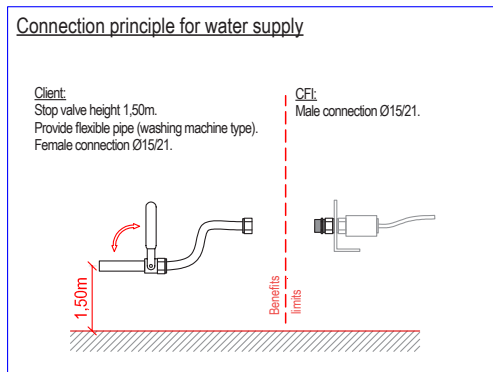

IMPLEMENTATION

DIMENSIONS AND CONNECTIONS

side view

front view

top view

connection principles

**ALWAYS,
EVERLASTING GOODS**

CFI - Rue Benoit Frachon - 26800 PORTES-LES-VALENCE (France)
Phone : +33 (0) 475 575 500 - Email : contact@froid-cfi.fr - www.froid-cfi.fr