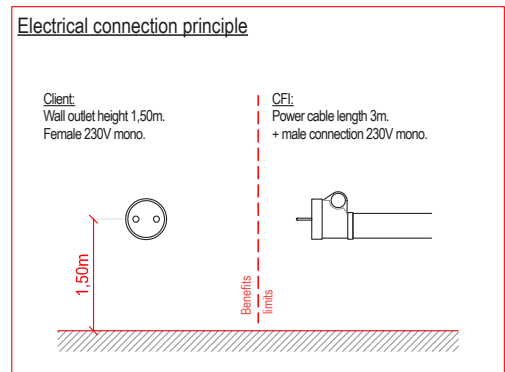

IMPLEMENTATION

DIMENSIONS AND CONNECTIONS

side view

front view

top view

connection principles

**ALWAYS,
EVERLASTING GOODS**

CFI - Rue Benoit Frachon - 26800 PORTES-LES-VALENCE (France)
Phone : +33 (0) 475 575 500 - Email : contact@froid-cfi.fr - www.froid-cfi.fr