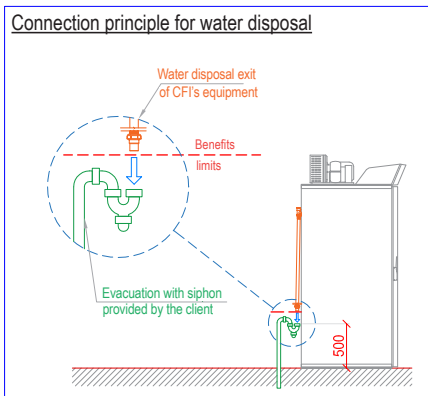

IMPLEMENTATION

DIMENSIONS AND CONNECTIONS

side view

front view

top view

connection principles

**ALWAYS,
EVERLASTING GOODS**

CFI - Rue Benoit Frachon - 26800 PORTES-LES-VALENCE (France)
Phone : +33 (0) 475 575 500 - Email : contact@froid-cfi.fr - www.froid-cfi.fr