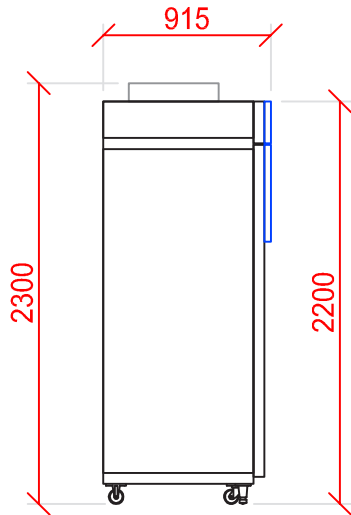

RETARDER PROOFER CABINETS

VIENNESE

AFV 46
1C1P

The AFV 46 1C1P Blue Moon are Retarder Proofer Cabinets for Viennese Pastry, of one compartment one door, designed to receive 400x600 mm trays or grids.

specifications	
Size of supports	400x600
Number of levels	24
Number of supports per level	1
Total number of supports	24
Spacing between levels	63 mm
Adjustable every	21 mm
Support entry direction	400
Level depth	600
Refrigerating unit	1/3 CV
Refrigerating capacity at -10°C	0,6 kW
Fluid	R448A
Packing (LxPxH mm)	740x1040x2310 Net weight: 170 kg
connections	
Electrical supply	220-240 / 1PH+N+T
Frequency	50/60Hz
Power	0,9 kW
Rated current	5 A

Possible spacing between the slide rails : 36x42mm - 24x63mm - 18x84mm.

Advantages

- + Operating range : temperature programmable from -15°C to +40°C.
- + Relative humidity from 30% to 95%.
- + Panels insulated with polyurethane foam 42kg/m³, high pressure, 60 mm thickness, food-grade PVC coating.
- + Door seals in black magnetized TPE.
- + Door dampers.
- + Door hinged on the right in standard (left on request).
- + Reversible door.
- + Batteries protected by a reinforced cataphoresis treatment.
- + H.T.A. Refrigerating unit (High Ambient Temperature, +43°C max.) in standard.
- + **Option** : glass door.

NON CONTRACTUAL DATA

Options & Accessories

- Finishing : interior Stainless Steel 304 / exterior steel PVC.
- Finishing : interior Stainless Steel 304 / exterior brushed Stainless Steel 430.
- Glass door option, with lighting.
- 12 additional stainless steel slide rails (LG 595 mm).
- Streamlined silencer unit for High Ambient Temperature HTA (to be remotely connected).
- Cabinet delivered dismantled.

IMPLEMENTATION

DIMENSIONS AND CONNECTIONS

side view

front view

top view

connection principles

**ALWAYS,
EVERLASTING GOODS**

CFI - Rue Benoit Frachon - 26800 PORTES-LES-VALENCE (France)
Phone : +33 (0) 475 575 500 - Email : contact@froid-cfi.fr - www.froid-cfi.fr