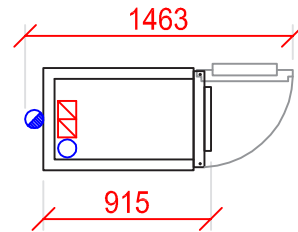

NON CONTRACTUAL DATA

Options & Accessories

- Finishing : interior Stainless Steel 304 / exterior steel PVC.
- Finishing : interior Stainless Steel 304 / exterior brushed Stainless Steel 430.
- Glass door option, with lighting.
- 12 additional stainless steel slide rails (LG 595 mm).
- Streamlined silencer unit for High Ambient Temperature HTA (to be remotely connected).
- Cabinet delivered dismantled.

IMPLEMENTATION

DIMENSIONS AND CONNECTIONS

side view

front view

top view

connection principles

**ALWAYS,
EVERLASTING GOODS**

CFI - Rue Benoit Frachon - 26800 PORTES-LES-VALENCE (France)
Phone : +33 (0) 475 575 500 - Email : contact@froid-cfi.fr - www.froid-cfi.fr